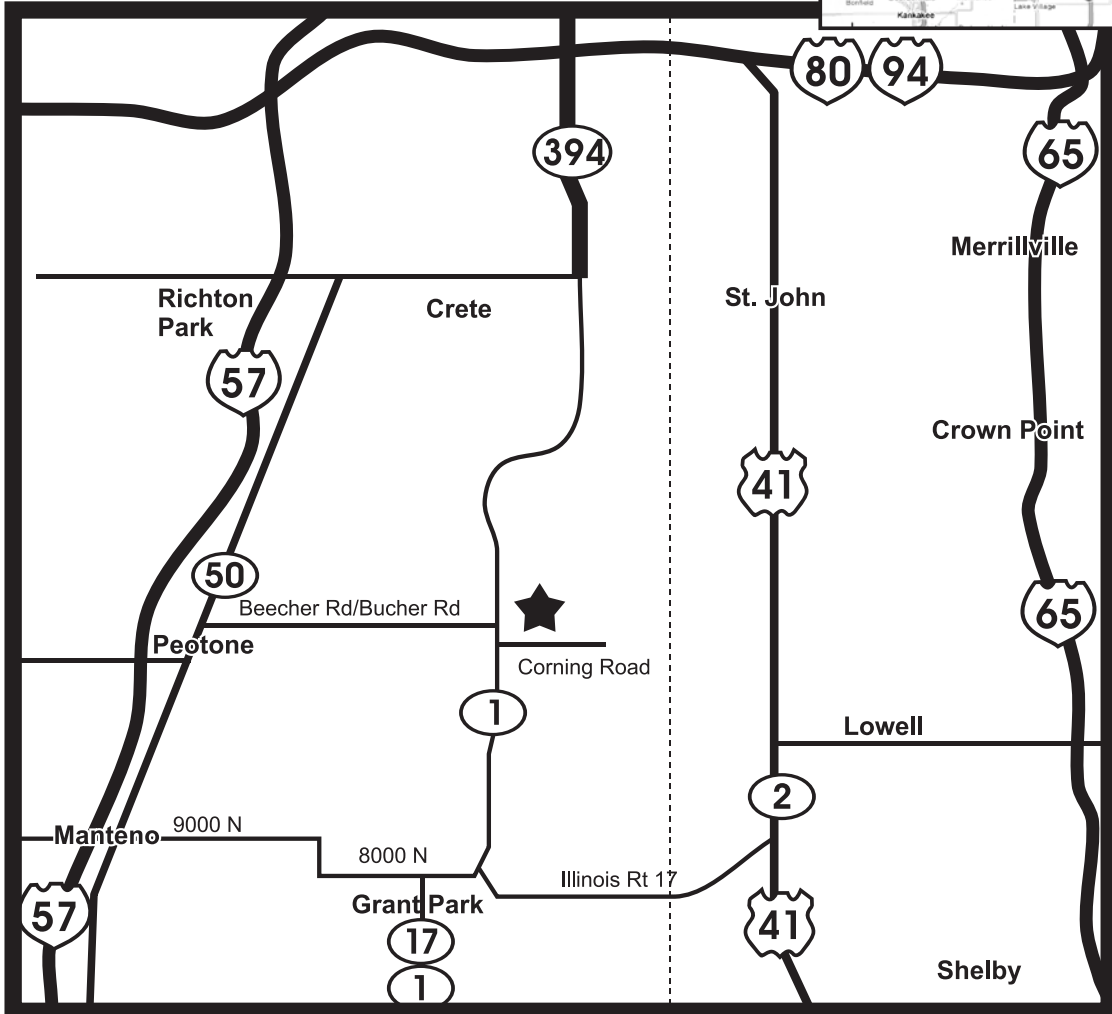

FAITH UNITED REFORMED CHURCH

Location & Directions

area of detail

Faith United Reformed Church

is located east of Rt 1 on Corning Road in Beecher.

From Illinois [North]: Take SR-394 South (Danville). SR-394 becomes SR-1 at Goodenow Road. Continue on SR-1 through stoplight (W. Indiana Avenue) in Beecher. Continue approximately 1 mile to Corning Road intersection. Turn left (east) on Corning Road. Faith URC is located approximately .2 mi on the left-hand side of Corning Road.

From Illinois [South/ I-57]: Exit 327 (Willmington/Peotone), turn right on Willmington Road. Continue 1.4 mi to SR-50. Turn left on SR-50 approximately 1 mi to W. Beecher Road/Bucher Road. Turn right (east) on W. Beecher Rd/Bucher Rd and travel 4.5 miles to SR-1 intersection. Turn right (south) on SR-1. Continue approximately 1 mile to Corning Road intersection. Turn left (east) on Corning Road. Faith URC is located approximately .2 mi on the left-hand side of Corning Road.

From Illinois/Indiana [South/ Rt-17]: Take Illinois Rt 17 to SR-1 North. Continue on SR-1 to Corning Road intersection Turn right (east) on Corning Road. Faith URC is located approximately .2 mi on the left-hand (north) side of Corning Road.